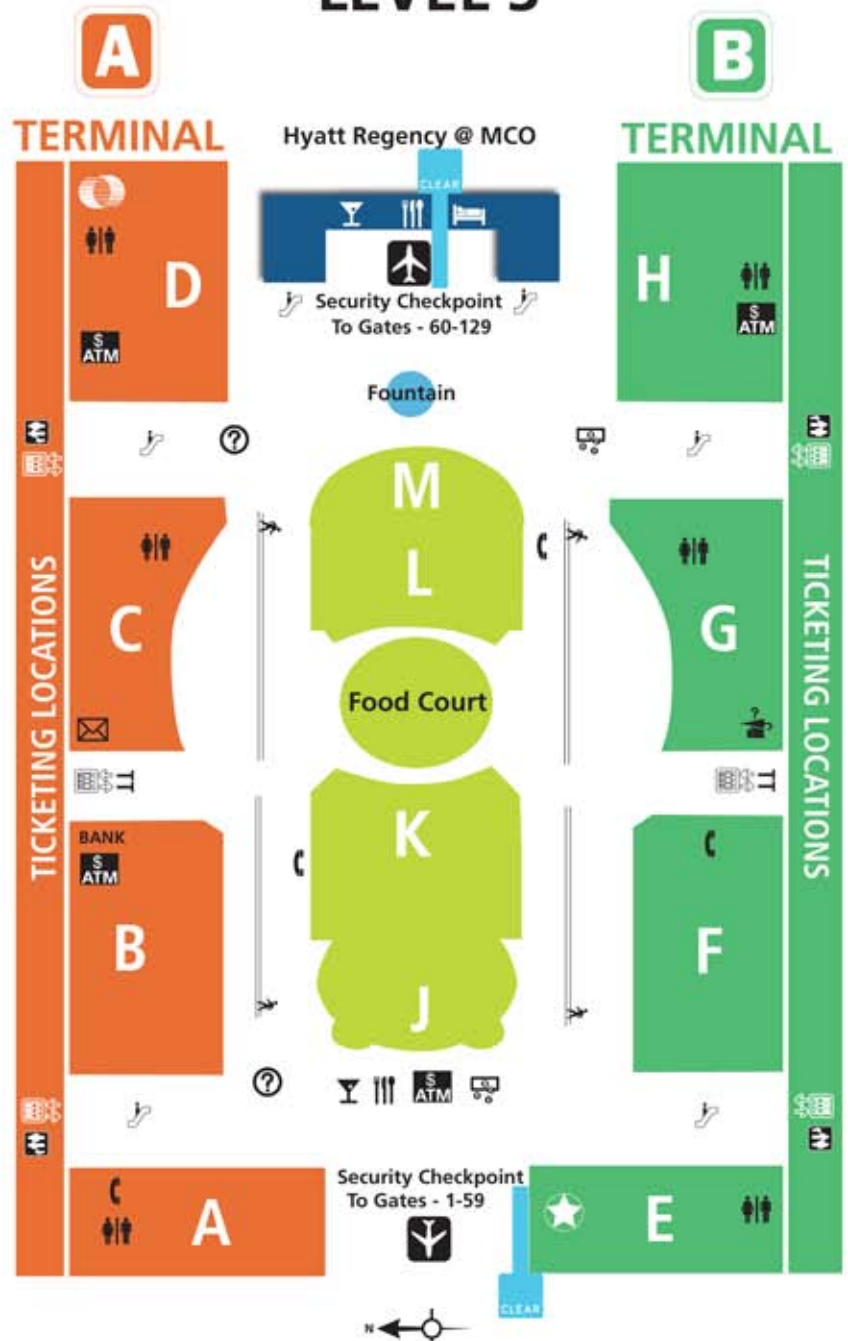

RESTAURANTS MAP LOCATION

Carvel	K	Food Court
Chick-Fil-A	L	Food Court
Krispy Kreme	L	Food Court
McDonald's	K	Food Court
Nathan's Famous Hot Dogs	K	Food Court
Panda Express	K	Food Court
Quiznos Subs	L	Food Court
Sbarro	L	Food Court
Seattle's Best	F	
Starbucks Coffee	D	

Table Service Restaurants

Chili's Too	J
Fox Sports Bar	J
Macaroni Grill	J

Hyatt Regency @ MCO Restaurants
 Hemisphere - Level 9
 McCoys - Level 4

SHOPPING MAP LOCATION

Airport Wireless	B
Bayside Brush	B
Borders Books	F
Brookstone	C
Crocs	F
Del Sol	G
Disney's Earport	M
Dog-E-Works	B
Erwin Pearl	F
Gem Collection	B
GUESS	B
Harley Davidson	C
Hudson Booksellers	D
Inmotion Entertainment	G
Johnston & Murphy	G
Kennedy Space Center	B & G
King of Kong Arcade (coming Fall 2010)	C
Lids	C
L'Occitane	G
Lush	C
The Magic of Disney	E
Oakely	B
Perfumania	B
Ron Jon's Surf Shop	F
Sea World	B & C
Skechers	F
Sunglass International	F
Swatch	B
Taxco Sterling	F
Universal Studios	A & G

News/Gifts/Sundries

Hudson News	H
CNN News and Gifts	A

SHOPPING & DINING

LEVEL 3

SERVICES LEVEL 3

Airport Information Centers	?
ATM Machines	ATM
Bank/SunTrust	B
Check Point Mailers	Security Checkpoints
Currency Exchange/Western Union	CU
FedEx Drop Box	C
Internet Kiosks	Various
Lost & Found	?
Postal Drop Box	C
Solantic - Walk-in Clinic	F
Shoeshine	A & C
UPS Drop Box	C

- Complimentary WiFi available in all public areas
- Payphones and calling cards are available throughout the terminal
- Smarte Cartes are conveniently located throughout the terminal and garage facilities
- Hyatt Business Center, Hyatt Regency 4th Floor - Lobby North