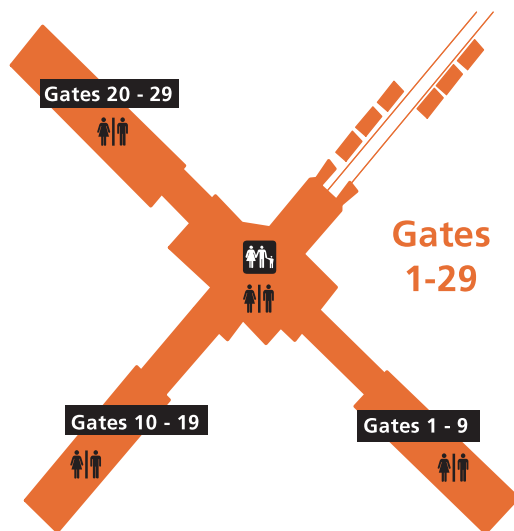

Not to Scale

GATES 100 - 129

Restaurants

- Au Bon Pain
- Freshens Treats
- Johnny River's Smokehouse - Gate 103 & 123
- Kafe Kalik
- McDonald's
- Sbarro
- Starbuck's Coffee

Shops

- Apparel Design
- Bead Factory
- Crocs
- ImaginArt
- I-Wireless
- InMotion Entertainment
- Sunglass Hut
- Taxco Sterling
- The Grove
- Westwin News & Gifts
- XpresSpa
- Zoom Systems

Services

- AT&T Yellow Pages
- Automated Teller Machines
- Internet Kiosks
- Newspapers
- Phone Cards
- Telephones

**Gates
100-129**

GATES 1 - 29

Restaurants

- Brioche Doree
- Burger King
- CIBO Express Gourmet Market - Gates 4 & 23
- Cold Stone Creamery
- Famous Famiglia
- Starbuck's Coffee
- ZaZa Cuban Coffee

**Gates
1-29**

**Gates
60-99**

**Gates
30-59**

GATES 60 - 99

Restaurants

- Burger King
- Carvel
- Fresh Attractions
- The Grove
- Nathan's Famous Hotdogs
- Outback Steakhouse
- Snacks on the Fly - Gates 60, 72, 83, 92
- Starbuck's Coffee

GATES 30 - 59

Restaurants

- CIBO Express Gourmet Market - Gates 44 & 57
- Freshens Treats
- Nature's Table
- Pancho's Spanish Bakery & Deli
- Pepito's Cuban Cafe
- Qdoba Mexican Grill
- Ruby Tuesday
- Wendy's
- ZaZa Cuban Coffee