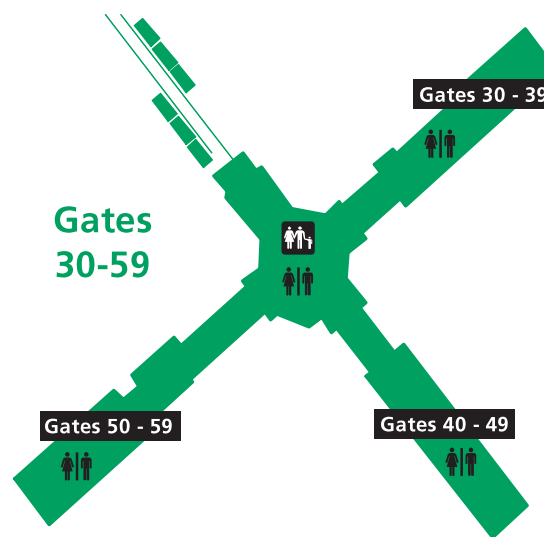

**Gates
1-29**

**Gates
60-99**

**Gates
30-59**

GATES 60 - 99

Restaurants

- Burger King
- Carvel
- Fresh Attractions
- The Grove
- Nathan's Famous Hotdogs
- Outback Steakhouse
- Snacks on the Fly - Gates 60, 72, 83, 92
- Starbuck's Coffee