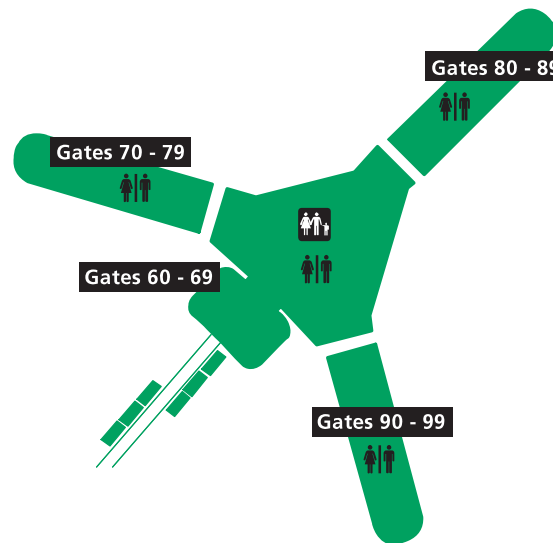

**Gates
1-29**

**Gates
60-99**

**Gates
30-59**

GATES 60 - 99

Restaurants

- Burger King
- Carvel
- Fresh Attractions
- The Grove
- Nathan's Famous Hotdogs
- Outback Steakhouse
- Snacks on the Fly - Gates 60, 72, 83, 92
- Starbuck's Coffee