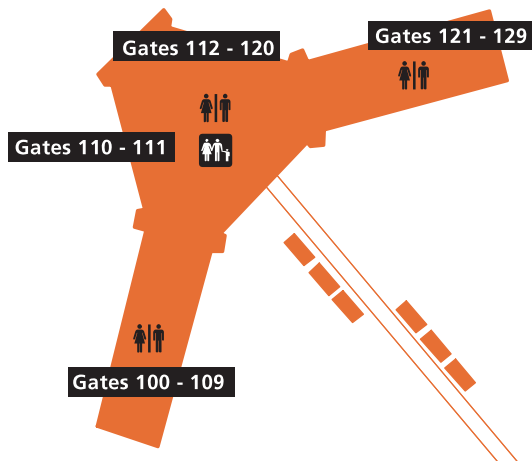

Not to Scale

GATES 100 - 129

Restaurants

- Au Bon Pain
- Freshens Treats
- Johnny River's Smokehouse - Gate 103 & 123
- Kafe Kalik
- McDonald's
- Sbarro
- Starbuck's Coffee

Shops

- Apparel Design
- Bead Factory
- Crocs
- ImaginArt
- I-Wireless
- InMotion Entertainment
- Sunglass Hut
- Taxco Sterling
- The Grove
- Westwin News & Gifts
- XpresSpa
- Zoom Systems

Services

- AT&T Yellow Pages
- Automated Teller Machines
- Internet Kiosks
- Newspapers
- Phone Cards
- Telephones

**Gates
100-129**

GATES 1 - 29

Restaurants

- Brioche Doree
- Burger King
- CIBO Express Gourmet Market - Gates 4 & 23
- Cold Stone Creamery
- Famous Famiglia
- Starbuck's Coffee
- ZaZa Cuban Coffee

Shops

- Alpha Duty Free
- Hudson Keys Orlando
- Keys News & Gifts - Hub & Gate 10

Services

- AT&T Yellow Pages
- Automated Teller Machines
- Internet Kiosks
- Mobile Charging Station
- Newspapers
- Phone Cards
- Telephones