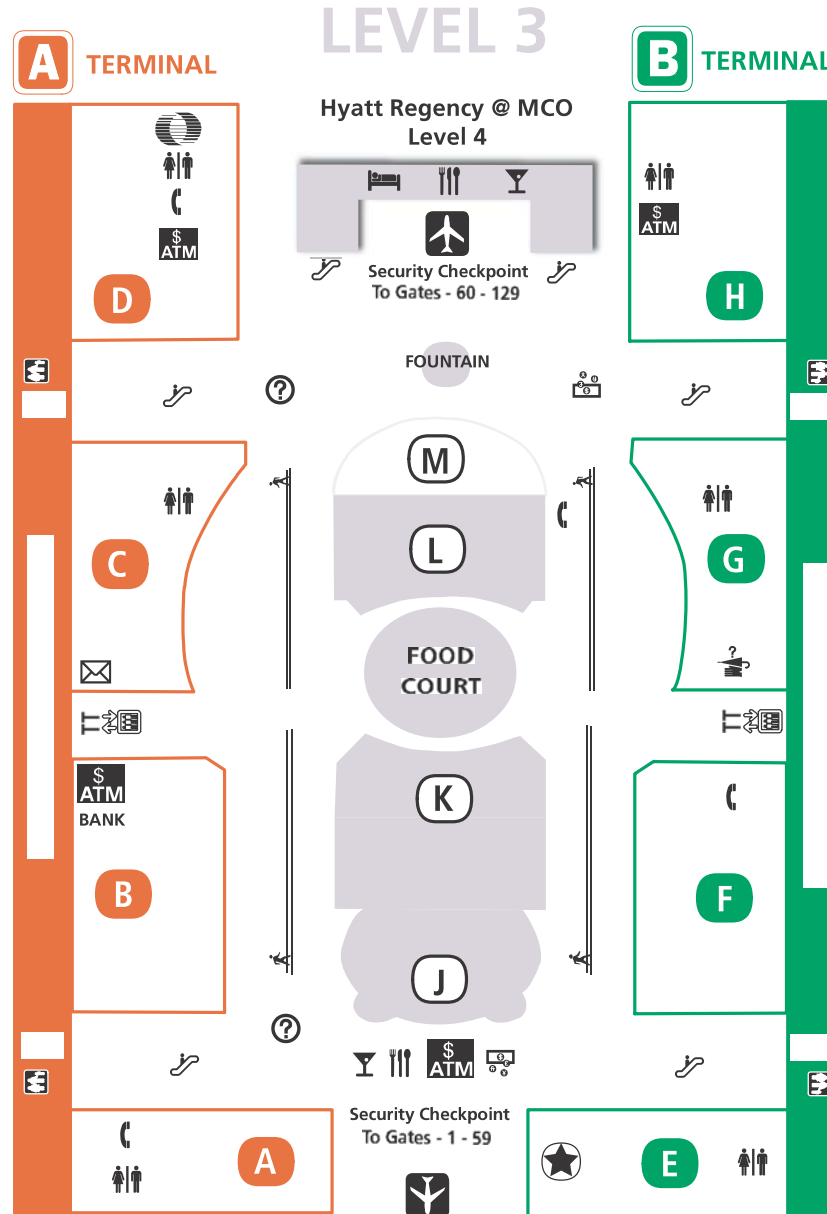

SHOPPING & DINING

RESTAURANTS 		Map Location
Carvel	K	Food Court
Chick-Fil-A	L	Food Court
Krispy Kreme	L	Food Court
McDonald's	K	Food Court
Nathan's Famous Hot Dogs	K	Food Court
Panda Express	K	Food Court
Quiznos Subs	L	Food Court
Sbarro	L	Food Court
Seattle's Best	F	
Starbucks Coffee	D	
Table Service Restaurants		
Chili's Too	J	
Fox Sports Bar	J	
Macaroni Grill	J	
Hyatt Regency @ MCO Restaurants		
Hemisphere - Level 9		
McCoys - Level 4		

SHOPPING 		Map Location
Airport Wireless	B	
Bayside Brush	B	
Borders Books	F	
Brookstone	C	
Crocs	F	
Del Sol	G	
Disney's Earport	M	
Dog-E-Works	B	
Erwin Pearl	F	
Gem Collection	B	
Guess	B	
Harley Davidson	C	
Hudson Booksellers	D	
Inmotion Entertainment	G	
Johnston & Murphy	G	
Kennedy Space Center	B & G	
Land Leather	G	
Lids	C	
L'Occitane	G	
Lush	C	
The Magic of Disney	E	
Oakley	B	
Perfumania	B	
Ron Jon's Surf Shop	F	
Schokolad Chocolate Factory	F	
Sea World	B & C	
Sketchers	F (Opens March 2010)	
Sunglass International	F	
Swatch	B	
Taxco Sterling	F	
Universal Studios	A & G	
Gifts & Sundries		
Hudson News	H	
Keys News and Gifts	A	

SERVICES		Level 3
AT&T Yellow Pages Kiosks		
Airport Information Centers		
ATM Machines		
Bank/Suntrust	B	
Check Point Mailers		Security Checkpoints
Currency Exchange		
d_parture Spa/Salon	C	
FedEx	C 	Drop Box
Hyatt Business Center		Hyatt Regency @ MCO
Internet Kiosks		Various
Lost & Found		
Postal Services		
Solantic	F	Walk-in Clinic
Shoeshine	A & C	
UPS	C 	Drop Box
Payphones and Calling Cards are available throughout the terminal.		
Smarte Cartes are conveniently located throughout the terminal and garage facilities.		

MISCELLANEOUS		Level 3
Greater Orlando Aviation Authority Offices		
Companion Care		
Escalators		
Elevators to Pedestrian Tunnels		
Hotel		
Phones		
Police		
Restrooms		
Terminal Top Parking Elevators	