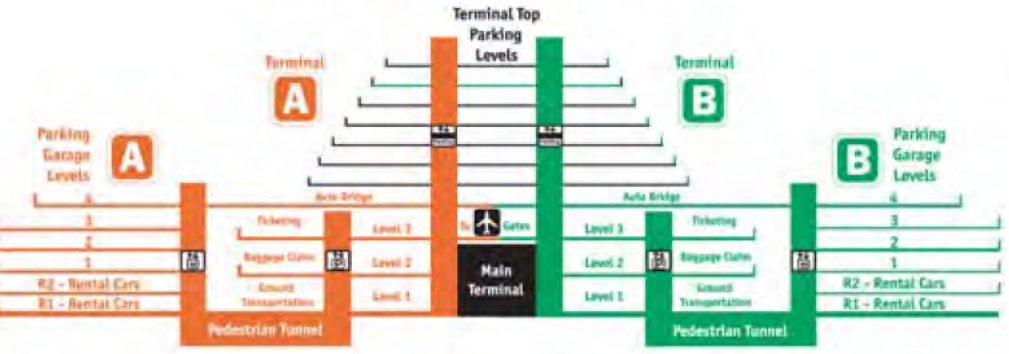

Valet Parking

Hyatt Regency Orlando International Airport

\$4.00 first 20 minutes and \$1.00 each

additional 20 minutes up to 3 hours, then

daily maximum of \$25.00 applies

\$25.00 for each additional day

Express Pick-Up

After 3 hours, daily rate applies

10 minutes grace period

Terminal to Satellite Parking Buses depart from

Level 1, both A & B sides of the terminal

North Park Place & South Park Place open daily

call 407.825.PARK for status

CELL PHONE LOT

Convenient FREE short term parking area

for passenger pick-up

Located on South Access Road with

easy access to the terminal

No unattended vehicles

P PARKING GARAGES

PARKING GARAGE IDENTIFIERS

A GARAGE	
Level	R1 Alligators
	R2 Manatees
	1 Wild Pigs
	2 Bears
	3 Raccoons
	4 Turtles

TERMINAL TOP GARAGE

Level	4 Wading Birds
	5 Owls
	6 Flamingos
	7 Turkeys
	8 Seagulls
	9 Pelicans
	10 Eagles

Access by **A** or **B** garages.
Terminal Top Elevator access
"A" and "B" sides of the terminal.