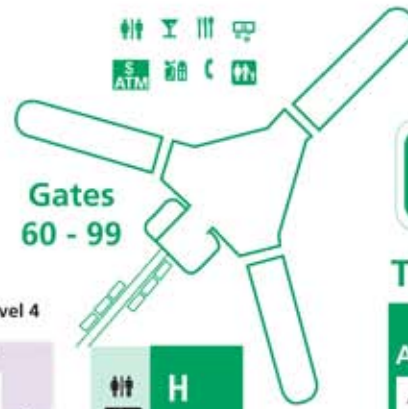

A TERMINAL

B TERMINAL

TICKETING & GATES Level 3

AIRLINE	TICKETING	GATES
Aer Lingus	F	30-59
AeroMexico	H	60-99
AirTran Airways	G	100-129
Air France	H	60-99
Bahamasair	F	30-59
British Airways	F	60-99
Continental	E	30-59
Delta Air Lines	H	60-99
Frontier	F	30-59
Lufthansa	G	60-99
Miami Air	G	1-29
Spirit Airlines	E	30-59
Sun Country	E	30-59
United	F	30-59
US Airways	E	30-59

BAGGAGE CLAIM Carousels 20-32 Level 2

- CURRENCY EXCHANGE
- Pet Relief Area

BAGGAGE CLAIM - 28B Level 1

- BUSES & RESORT TRANSPORTATION
Disney Magical Express
- ON AIRPORT RENTAL CAR AGENCIES
Advantage, Alamo, Avis, Budget, Dollar, E-Z, Enterprise, Hertz, L&M, National and Thrifty
- Taxis, Towncar, Limousine, Shuttles - Mears

CELL PHONE LOT

Convenient FREE short term parking area

for passenger pick-up

Located on South Access Road with

easy access to the terminal

No unattended vehicles

P PARKING GARAGES

PARKING GARAGE IDENTIFIERS

A GARAGE	
Level	R1 Alligators
	R2 Manatees
	1 Wild Pigs
	2 Bears
	3 Raccoons
	4 Turtles

TERMINAL TOP GARAGE

Level	4 Wading Birds
	5 Owls
	6 Flamingos
	7 Turkeys
	8 Seagulls
	9 Pelicans
	10 Eagles

Access by **A** or **B** garages.
Terminal Top Elevator access
"A" and "B" sides of the terminal.