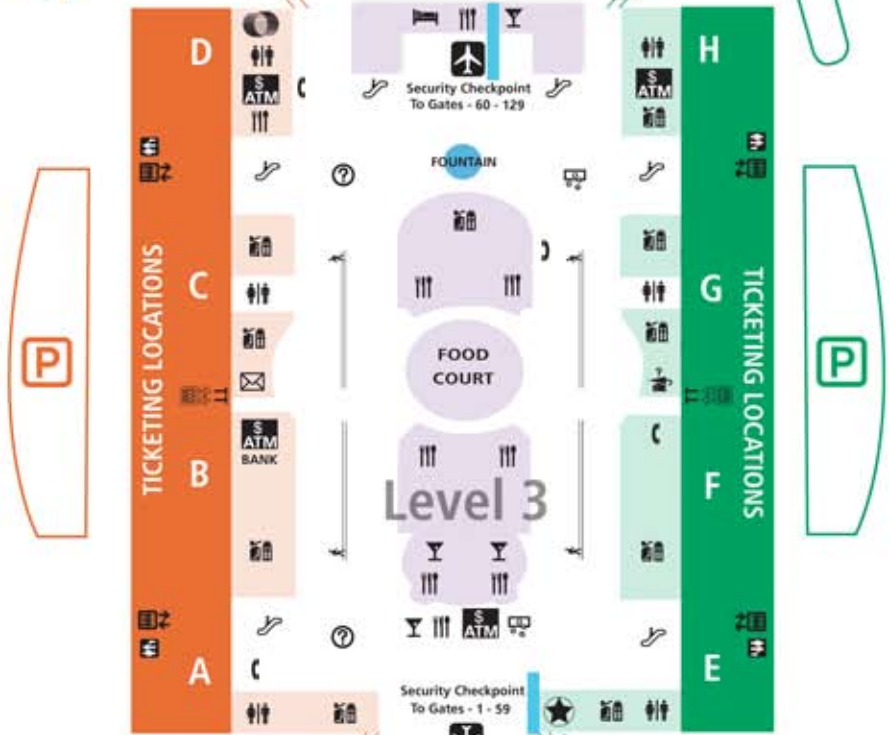

- Aviation Authority
- Companion Care
- Escalators
- Hotel
- Lost & Found
- Automated Teller Machines
- Currency Exchange
- Elevator to Pedestrian Tunnels
- Information

- Lounge
- Police
- Rest Rooms
- Parking
- Postal Services
- Shopping
- Phones
- Restaurants
- Terminal Top Parking Elevator
- CLEAR