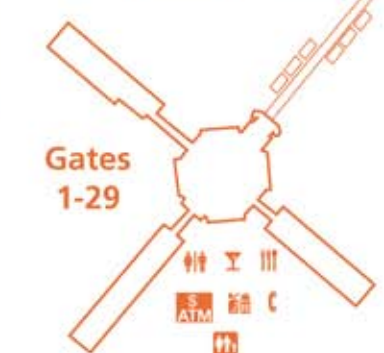

A TERMINAL

B TERMINAL

TICKETING & GATES Level 3

AIRLINE	TICKETING	GATES
Aer Lingus	F	30-59
AeroMexico	H	60-99
AirTran Airways	G	100-129
Air France	H	60-99
Bahamasair	F	30-59
British Airways	F	60-99
Continental	E	30-59
Delta Air Lines	H	60-99
Frontier	F	30-59
Lufthansa	G	60-99
Miami Air	G	1-29
Spirit Airlines	E	30-59
Sun Country	E	30-59
United	F	30-59
US Airways	E	30-59

BAGGAGE CLAIM Carousels 20-32 Level 2

- CURRENCY EXCHANGE
- Pet Relief Area

BAGGAGE CLAIM - 28B Level 1

- BUSES & RESORT TRANSPORTATION
Disney Magical Express
- ON AIRPORT RENTAL CAR AGENCIES
Advantage, Alamo, Avis, Budget, Dollar, E-Z, Enterprise, Hertz, L&M, National and Thrifty
- Taxis, Towncar, Limousine, Shuttles - Mears

TICKETING & GATES Level 3

AIRLINE	TICKETING	GATES
Air Canada	B	1-29
Air Transat	B	1-29
Alaska Airlines	B	1-29
American	A	1-29
Avianca	B	1-29
CanJet	B	1-29
Copa Airlines	B	1-29
jetBlue	C	1-29
Southwest Airlines	D	100-129
SunWing	B	1-29
Taca Airlines	B	1-29
TAM	D	60-99
Virgin Atlantic	C	60-99
Virgin America	B	100-129
WestJet	B	1-29

BAGGAGE CLAIM Carousels 1-16 Level 2

- Pet Relief Area

BAGGAGE CLAIM - 8A Level 1

- BUSES & RESORT TRANSPORTATION
Lynx (City Bus)
- ON AIRPORT RENTAL CAR AGENCIES
Advantage, Alamo, Avis, Budget, Dollar, E-Z, Enterprise, Hertz, L&M, National and Thrifty
- Taxis, Towncar, Limousine, Shuttles - Mears