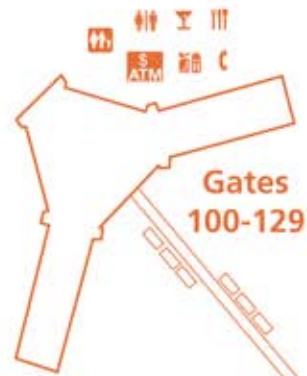

A TERMINAL

B TERMINAL

TICKETING & GATES Level 3

AIRLINE	TICKETING	GATES
Aer Lingus	F	30-59
AeroMexico	H	60-99
AirTran Airways	G	100-129
Air France	H	60-99
Bahamasair	F	30-59
British Airways	F	60-99
Continental	E	30-59
Delta Air Lines	H	60-99
Frontier	F	30-59
Lufthansa	G	60-99
Miami Air	G	1-29
Spirit Airlines	E	30-59
Sun Country	E	30-59
United	F	30-59
US Airways	E	30-59

BAGGAGE CLAIM Carousels 20-32 Level 2

- CURRENCY EXCHANGE
- Pet Relief Area

BAGGAGE CLAIM - 28B Level 1

- BUSES & RESORT TRANSPORTATION
Disney Magical Express
- ON AIRPORT RENTAL CAR AGENCIES
Advantage, Alamo, Avis, Budget, Dollar, E-Z, Enterprise, Hertz, L&M, National and Thrifty
- Taxis, Towncar, Limousine, Shuttles - Mears