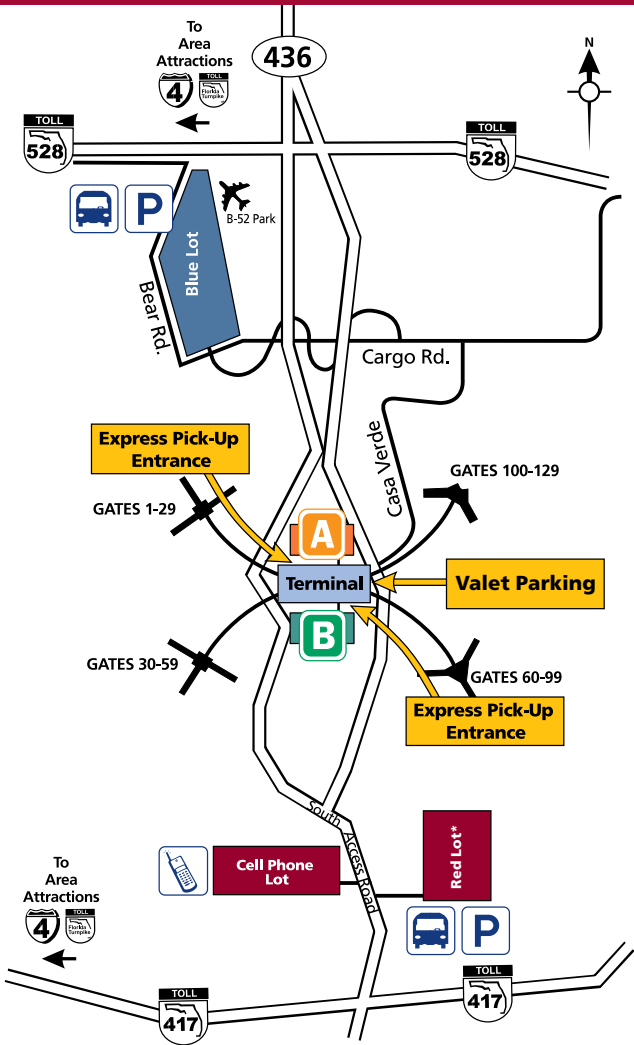

Cell Phone Lot

Convenient FREE short term parking area for passenger pick-up

*WAIT FOR ARRIVING PASSENGERS TO CALL,
THEN PICK-UP AT CURBSIDE BAGGAGE CLAIM*

Parking Features:

- 7 a.m. to 10 p.m. daily
- Easy terminal access located on South Access Road
- Allow 30 minutes for arrival and baggage pick-up
- Monitored and secure illuminated area
- No unattended vehicles
- Get up-to-date flight and airport parking information by calling or tuning in:
 - Call 407-825-PARK (7275)
 - 1700 AM Radio
- See map on back

Orlando International Airport
Orlando, Florida

www.orlandoairports.net

Cell Phone Lot

Convenient FREE short term parking area for passenger pick-up

*WAIT FOR ARRIVING PASSENGERS TO CALL,
THEN PICK-UP AT CURBSIDE BAGGAGE CLAIM*

TERMINAL PARKING

A Parking Garage

B Parking Garage

Terminal Top Parking

SATELLITE PARKING

Blue Lot - Open Daily

*Red Lot - Open Seasonally

PLEASE NOTE:

- No unattended vehicles

UNATTENDED VEHICLES WILL BE TOWED